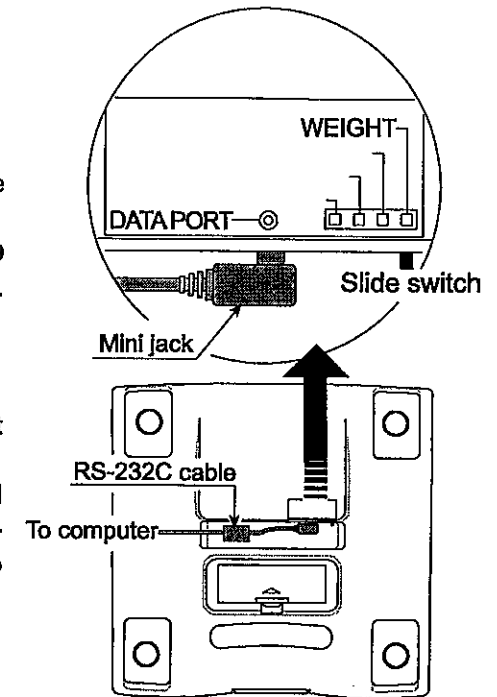

### How to Connect the Cable

#### Caution:

- You should turn off your personal computer before connecting the cable.

There is a DATA PORT on the bottom of the UC-321P unit. ( as shown right)

1. Set the slide switch to "WEIGHT".
2. Insert the mini jack of the cable in the UC-321P.
3. Connect the other side of the cable (9 pin) to RS-232C port of your computer.
4. Then start your computer.

#### Notes:

- Keep the cable straight and keep the feet of the UC-321P off the cable.
- Gathering excess length of cable and putting under the scale is not recommended. This can cause the UC-321P to give an inaccurate reading .